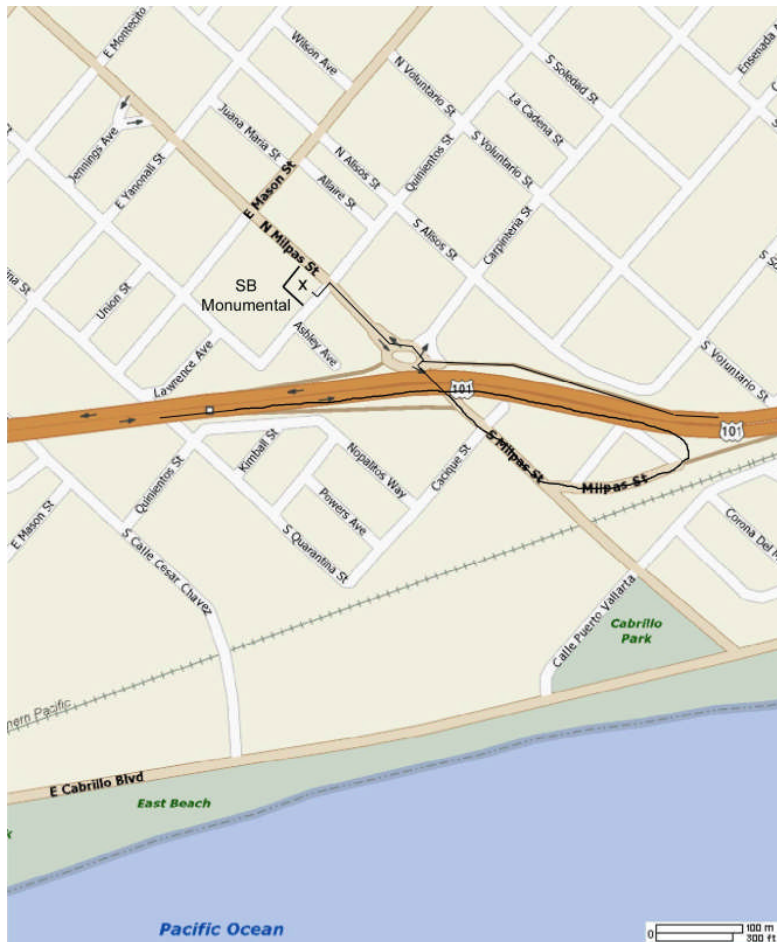

Santa Barbara Monumental Co., Inc.

3 North Milpas Street
Santa Barbara, CA 93103
805-966-7373

From the south: on US 101 take the Milpas St. exit (exit 96A) – and head north (towards the mountains and away from the ocean); take the 2nd exit from the roundabout and stay in the left hand lane. Turn left at the stoplight (Quinientos St.) and turn into our side gate on your right.

From the north: on US 101 take the new North Milpas St. exit (the second exit for Milpas St.) – loop around and head north on Milpas St. (towards the mountains and away from the ocean); take the 2nd exit from the roundabout and stay in the left hand lane. Turn left at the stoplight (Quinientos St.) and turn into our side gate on your right.